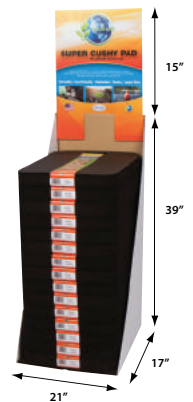

EARTHEDGE

Specializing in Foam Fabrication

PREMIUM KNEELING PAD

Available in 1" and 2" for extra comfort.
Applications for use are endless!

FEATURES & BENEFITS

- 🌿 Made of NBR rubber (up to 20% recycled material)
- 🌿 Impregnated with Microban to avoid mold and mildew
- 🌿 Negligible volatile organic compounds (VOCs)
- 🌿 Washable, resists industrial chemicals, grease and oil
- 🌿 Cut-out carry handle, easy to carry and to store
- 🌿 Available in 30 unit (1") or 15 unit (2") displays
- 🌿 Impulse buy at checkout
- 🌿 Made in USA
- 🌿 Floats

2" Pads

STORE READY DISPLAYS AVAILABLE!

Earth Edge manufactures a variety of products, specializing in foam fabrication.

Earth Edge is determined to produce environmentally friendly products. As well, we are focused on creating products with recycled content which has kept millions of pounds of scrap materials from being dumped into our landfills.

HICKORY, NC 28602 - WWW.EARTHEDGEPRODUCTS.COM