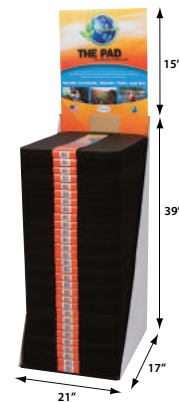

EARTHEDGE

Specializing in Foam Fabrication

PREMIUM KNEELING PAD

Available in 1" and 2" for extra comfort.
Applications for use are endless!

FEATURES & BENEFITS

- 🌿 Made of NBR rubber (up to 20% recycled material)
- 🌿 Impregnated with Microban to avoid mold and mildew
- 🌿 Negligible volatile organic compounds (VOCs)
- 🌿 Washable, resists industrial chemicals, grease and oil
- 🌿 Cut-out carry handle, easy to carry and to store
- 🌿 Available in 30 unit (1") or 15 unit (2") displays
- 🌿 Impulse buy at checkout
- 🌿 Made in USA
- 🌿 Floats

1" Pads

STORE READY DISPLAYS AVAILABLE!

Earth Edge manufactures a variety of products, specializing in foam fabrication.

Earth Edge is determined to produce environmentally friendly products. As well, we are focused on creating products with recycled content which has kept millions of pounds of scrap materials from being dumped into our landfills.

HICKORY, NC 28602 - WWW.EARTHEDGEPRODUCTS.COM