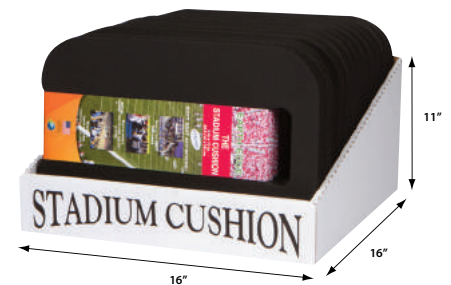

FEATURES & BENEFITS

- 1" thick for comfort (10" x 15" x 1")
- Perfect size for sitting on bleacher seats
- Convenient carry handle
- Made of NBR rubber (Contains up to 20% internally recycled material)
- Impregnated with Microban to avoid mold and mildew
- Washable, resists industrial chemicals, grease and oil
- Negligible volatile organic compounds (VOCs)
- Comes in 12-unit display
- Impulse buy at checkout
- Made in USA

Display Holds 12 Units