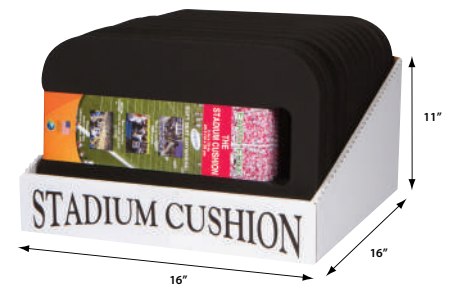

FEATURES & BENEFITS

- 1" thick for comfort (10" x 15" x 1")
- Perfect size for sitting on bleacher seats
- Convenient carry handle
- Made of NBR rubber (Contains up to 20% internally recycled material)
- Washable, resists industrial chemicals, grease and oil
- Negligible volatile organic compounds (VOCs)
- Comes in 12-unit display
- Impulse buy at checkout
- Made in USA

Display Holds 12 Units